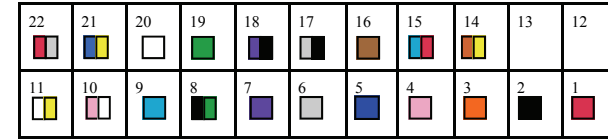

CANBUS CONNECTIONS (SEEN FROM CABLE OUPUT OF CONNECTORS)

UNICO DUAL rev 1.13

ALFA ROMEO
159 - BRERA - SPIDER

CAN H GREEN

CAN L WHITE

BUTTONS	+	-	▲	▼	▲	▼	⊘	SCR
FUNCTIONS	1	2	3	4	6	5	8	7

AUDI
A3 A4 A5 A6 TT Q7