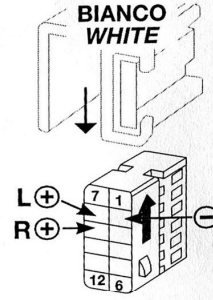

VOLKSWAGEN '04>
Autoradio con
tasto AUX-IN
Car-radio with
AUX-IN key
12 → + LEFT
6 → + RIGHT
11 → - GROUND

VOLKSWAGEN* '04>
Autoradio con funzione AUX-IN
da connessione CD-CHANGER
Car-radio with AUX-IN function
from CD-CHANGER connection
12 → + LEFT
6 → + RIGHT
11 → - GROUND